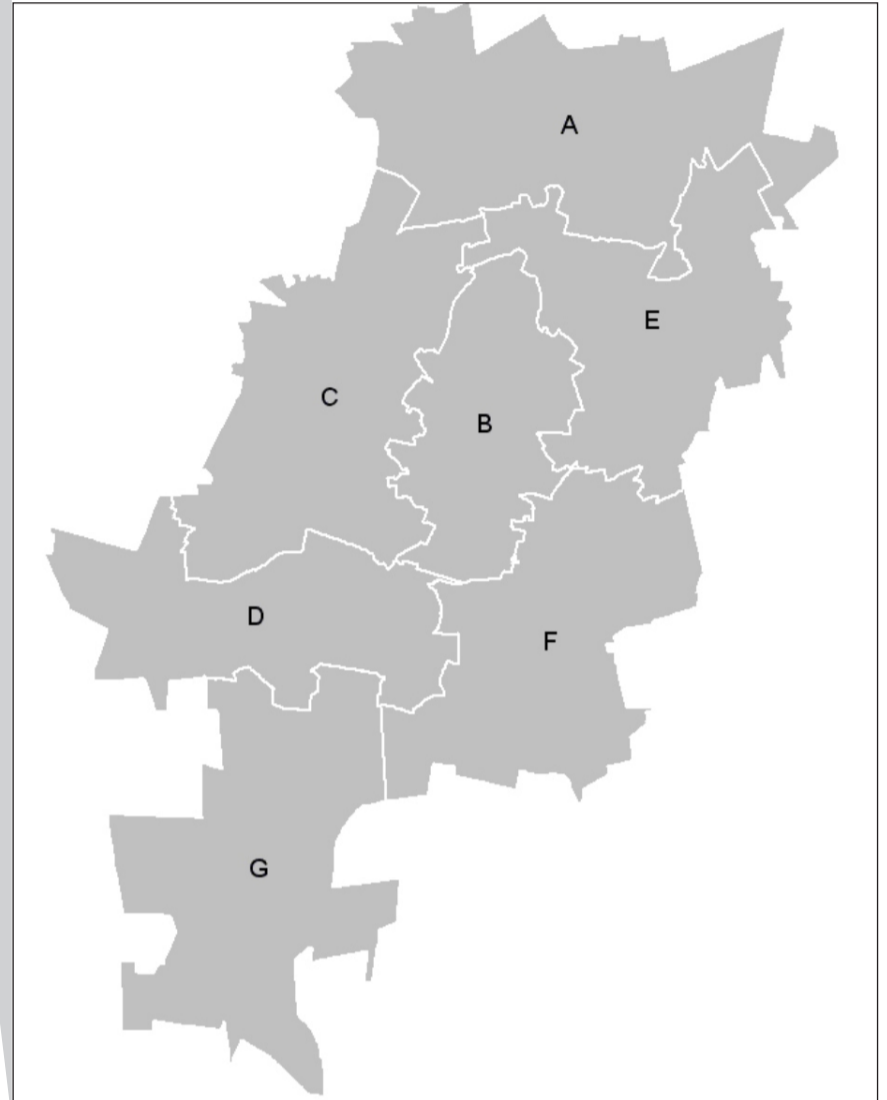

Johannesburg CID Mapping

The Location of the Gauteng Province Economic hub in South Africa

The Location of the Johannesburg Metropolitan area

Johannesburg's 7 administrative regions

Legislated

- Benrose Management District - 1
- Braamfontein Management District - 2
- Central Improvement District - 3
- Fashion Improvement District - 4
- Illovo Boulevard Management District - 5
- Kramerville Improvement District - 6
- Legae La Rona - 18
- Lower Rosebank Management District - 9
- Main Marshall - 21
- New Doornfontein - 24
- Randburg Management District - 7
- Retail Improvement District - 8
- Rosebank Management District - 9
- Sandton Business Improvement District - 10
- Sandton City & Convention Centre Improvement District - 10
- South Western Improvement District - 11
- Wierda Valley Management District - 10
- Wynberg Management District - 12

Voluntary Initiatives

- Crown Improvement - 15
- Ekhaya North - 16
- Ellis Park - 17
- High Court - 29
- Maboneng - 20
- Main Street - 22
- New Centre - 23
- Newtown - 25
- Parktown - 26
- Sloane Precinct Owners Association - 27
- Wits - 28
- Yeoville - 30

Mapping of CID's in the Johannesburg Metropolitan area