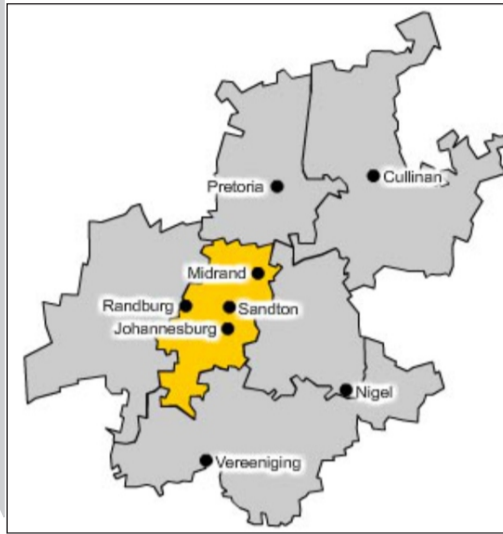

Johannesburg CID Mapping

The Location of the Gauteng Province Economic hub in South Africa

The Location of the Johannesburg Metropolitan area

Johannesburg's 7 administrative regions

Legislated

- Benrose Management District - 1
- Braamfontein Management District - 2
- Central Improvement District - 3
- Fashion Improvement District - 4
- Illovo Boulevard Management District - 5
- Kramerville Improvement District - 6
- Legae La Rona - 18
- Lower Rosebank Management District - 9
- Main Marshall - 21
- New Doornfontein - 24
- Randburg Management District - 7
- Retail Improvement District - 8
- Rosebank Management District - 9
- Sandton Business Improvement District - 10
- Sandton City & Convention Centre Improvement District - 10
- South Western Improvement District - 11
- Wierda Valley Management District - 10
- Wynberg Management District - 12

Voluntary Initiatives

- Crown Improvement - 15
- Ekhaya North - 16
- Ellis Park - 17
- High Court - 29
- Maboneng - 20
- Main Street - 22
- New Centre - 23
- Newtown - 25
- Parktown - 26
- Sloane Precinct Owners Association - 27
- Wits - 28
- Yeoville - 30

Mapping of CID's in the Johannesburg Metropolitan area